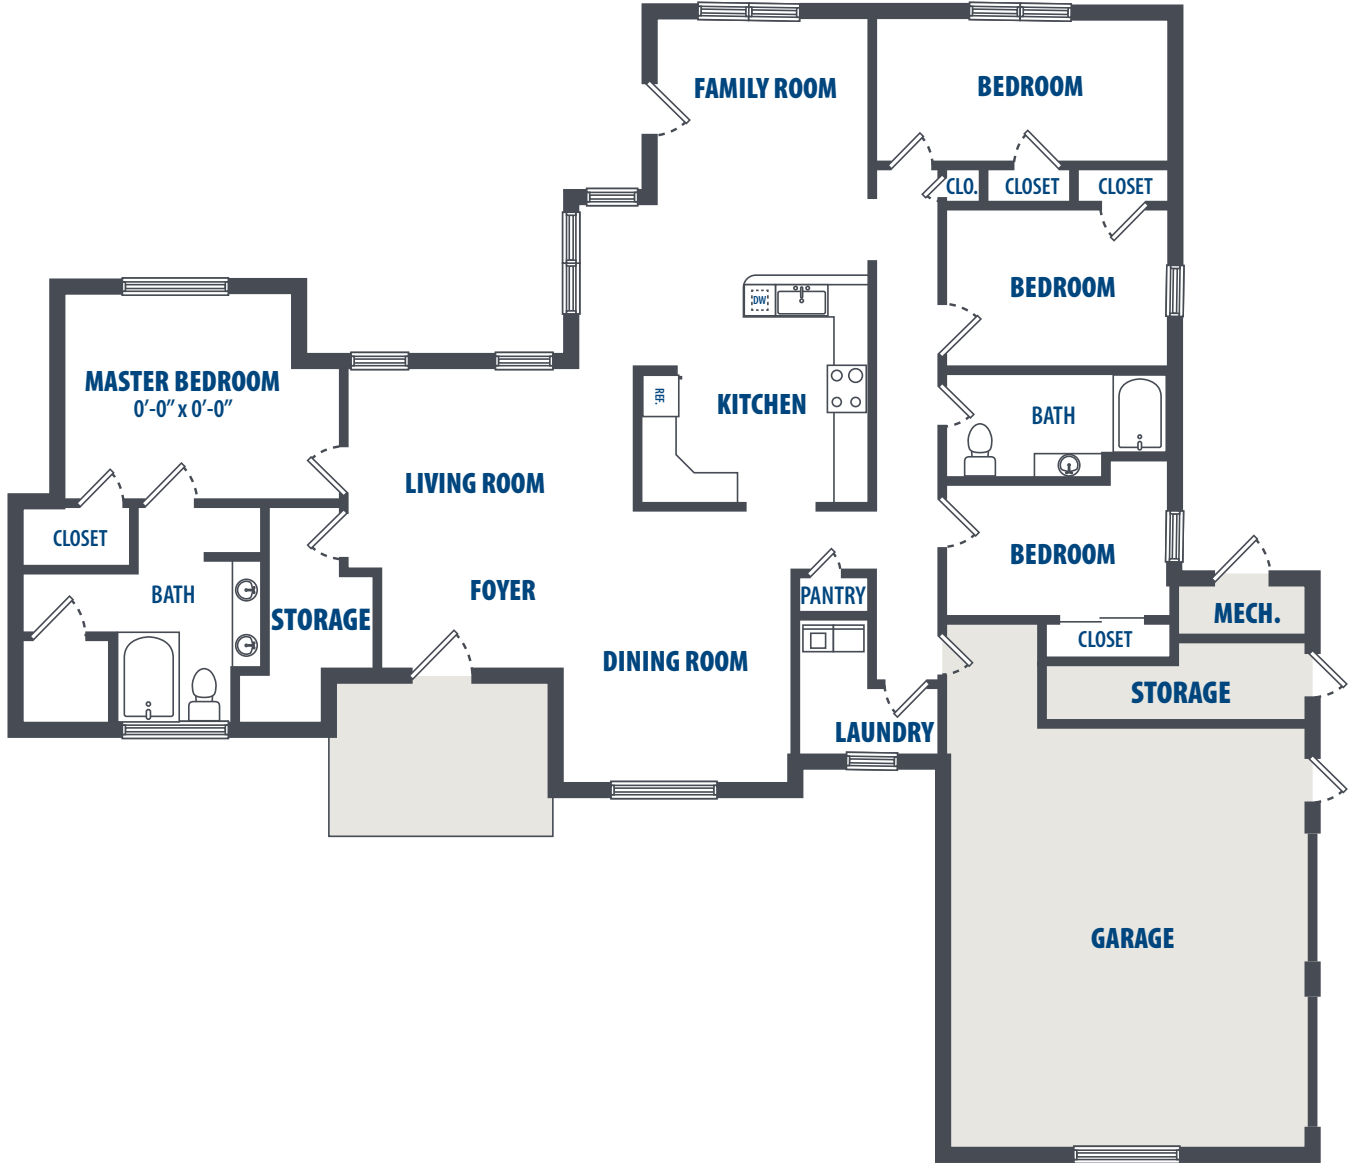

JOINT BASE - RANK SQ

4 Bedroom | 2 Bath | 2520 Sq. Ft.*

1501 Touhey Boulevard | Charleston AFB, SC 29404 | Phone: 844-219-9093

**All square footage is approximate.*