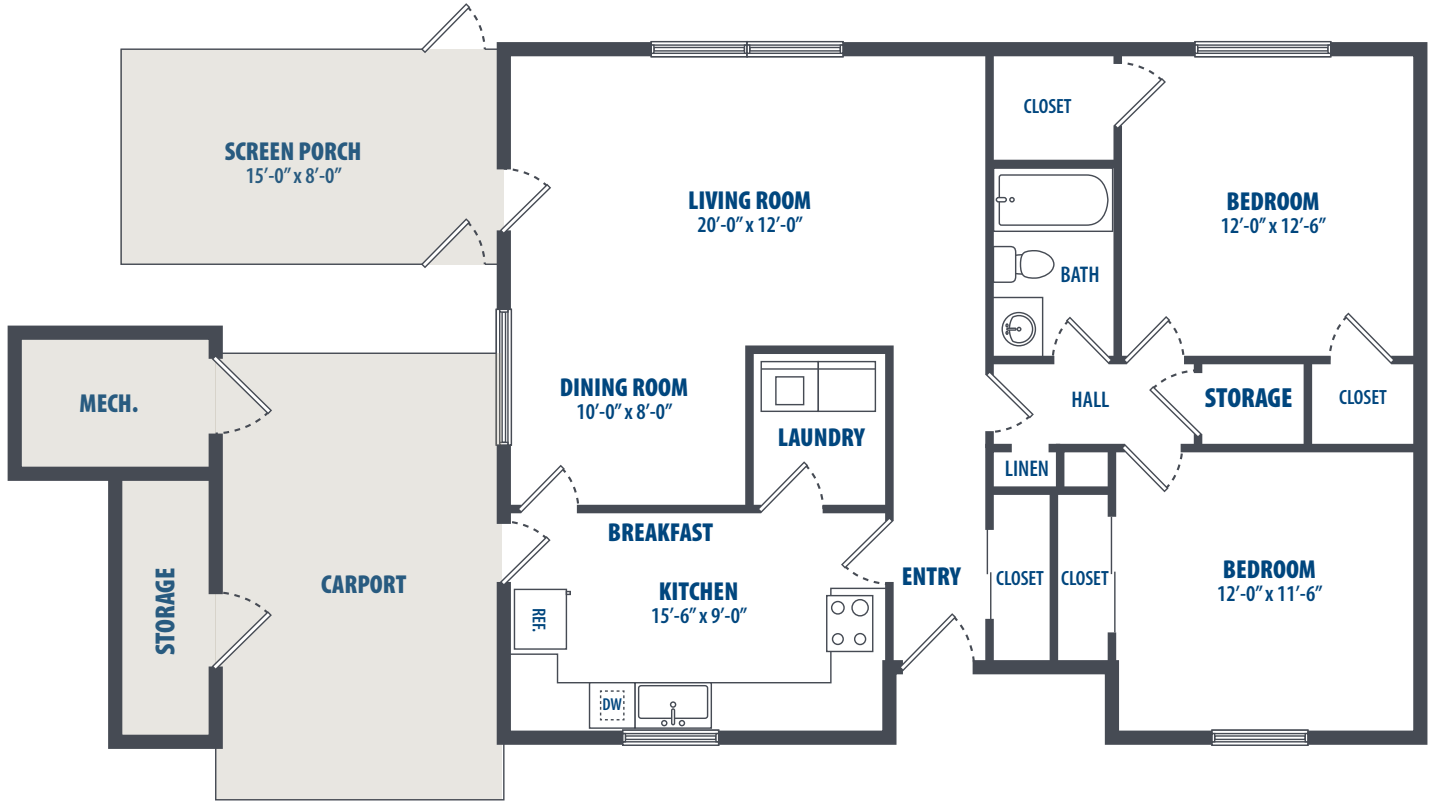

HUNLEY PARK - TYPE 2EA RANK JENL

2 Bedroom | 2 Bath | 1042 Sq. Ft.*

1501 Touhey Boulevard | Charleston AFB, SC 29404 | Phone: 864-768-3300

**All square footage is approximate.*